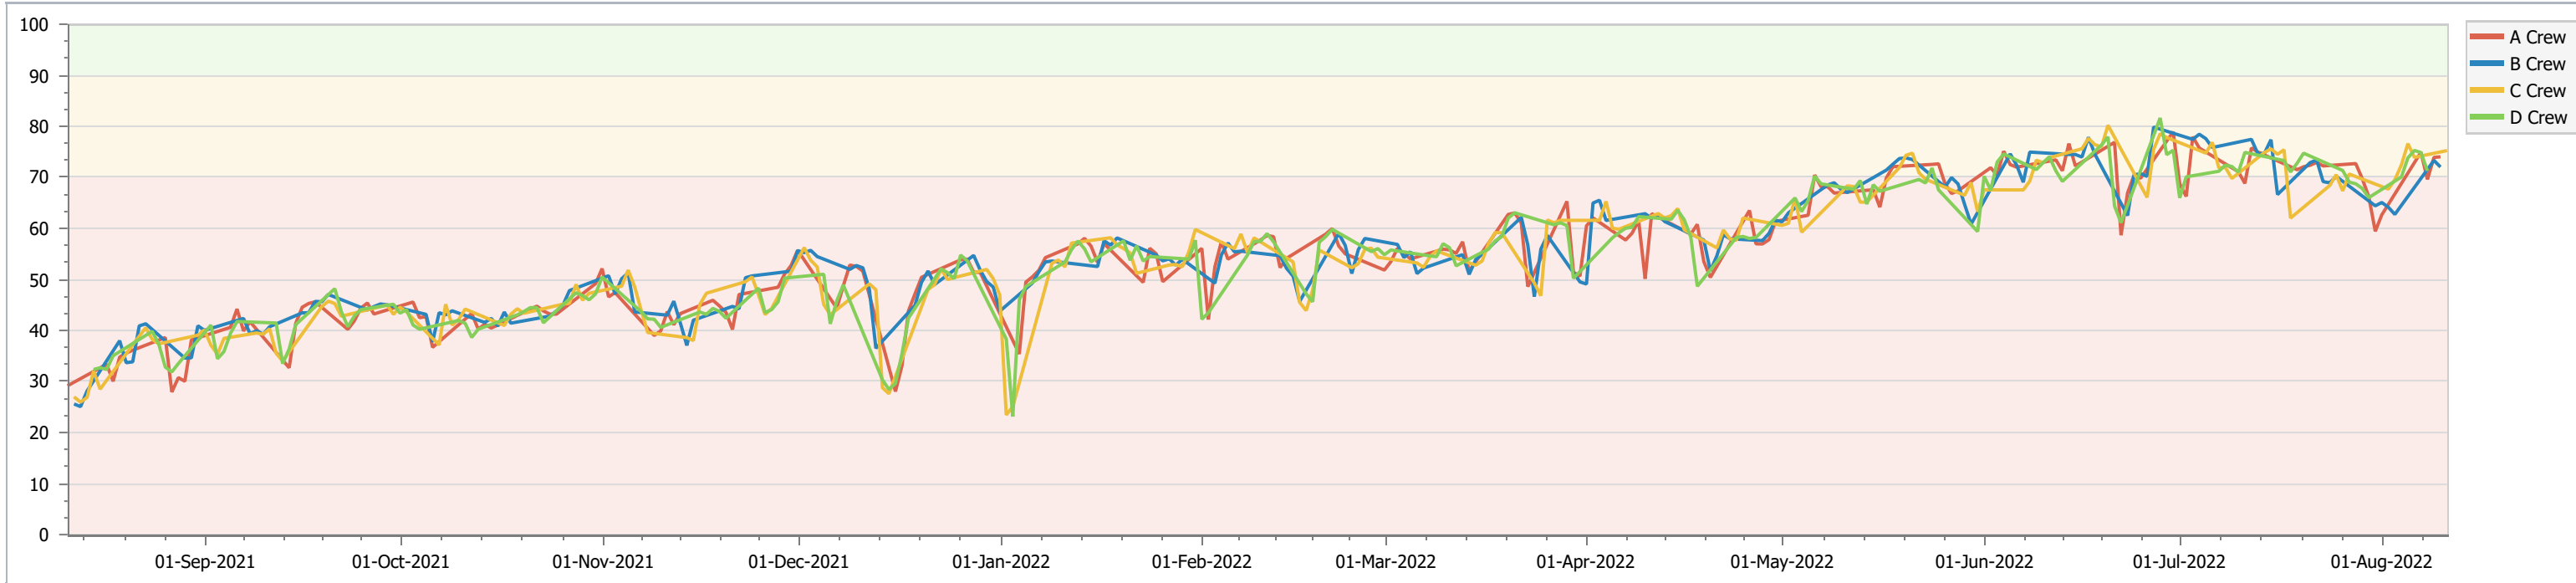

Area: Area 3

Crew Rankings

Crew	Score (%)
C Crew	74.5288
D Crew	73.7815
A Crew	73.0835
B Crew	72.6607

Shift Summaries

Shift Start Date	Shift End Date	Crew	Score (%)
Thu 11-Aug-2022 07:00:00	Thu 11-Aug-2022 19:00:00	C Crew	75.2404
Wed 10-Aug-2022 19:00:00	Thu 11-Aug-2022 07:00:00	A Crew	74.0271
Wed 10-Aug-2022 07:00:00	Wed 10-Aug-2022 19:00:00	B Crew	72.0167
Tue 09-Aug-2022 19:00:00	Wed 10-Aug-2022 07:00:00	A Crew	73.9001
Tue 09-Aug-2022 07:00:00	Tue 09-Aug-2022 19:00:00	B Crew	73.3082
Mon 08-Aug-2022 19:00:00	Tue 09-Aug-2022 07:00:00	D Crew	71.2575
Mon 08-Aug-2022 07:00:00	Mon 08-Aug-2022 19:00:00	A Crew	69.6004
Sun 07-Aug-2022 19:00:00	Mon 08-Aug-2022 07:00:00	D Crew	74.8584
Sun 07-Aug-2022 07:00:00	Sun 07-Aug-2022 19:00:00	A Crew	74.9128
Sat 06-Aug-2022 19:00:00	Sun 07-Aug-2022 07:00:00	C Crew	73.9086
Sat 06-Aug-2022 07:00:00	Sat 06-Aug-2022 19:00:00	D Crew	75.2594
Fri 05-Aug-2022 19:00:00	Sat 06-Aug-2022 07:00:00	C Crew	76.5936
Fri 05-Aug-2022 07:00:00	Fri 05-Aug-2022 19:00:00	D Crew	73.8150
Thu 04-Aug-2022 19:00:00	Fri 05-Aug-2022 07:00:00	C Crew	72.4162
Thu 04-Aug-2022 19:00:00	Thu 11-Aug-2022 19:00:00	N/A	73.6284

Rolling Yearly Trend By Crew