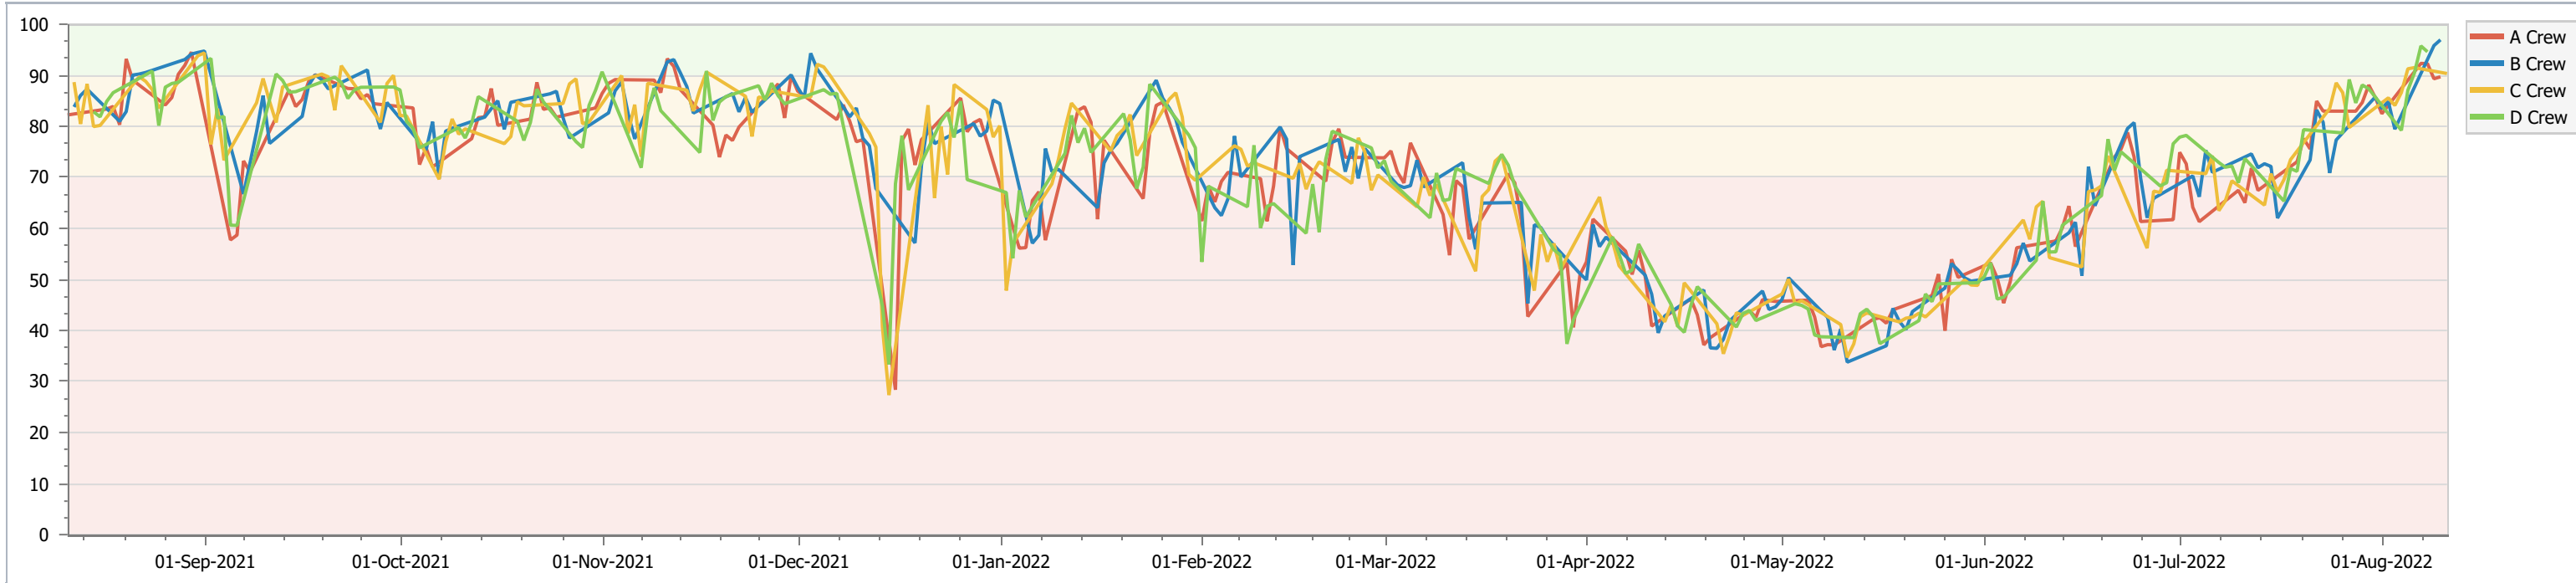

Area: Area 2

Crew Rankings

Crew	Score (%)
B Crew	96.3468
D Crew	91.8390
A Crew	90.9435
C Crew	89.9325

Shift Summaries

Shift Start Date	Shift End Date	Crew	Score (%)
Thu 11-Aug-2022 07:00:00	Thu 11-Aug-2022 19:00:00	C Crew	90.3334
Wed 10-Aug-2022 19:00:00	Thu 11-Aug-2022 07:00:00	A Crew	89.6981
Wed 10-Aug-2022 07:00:00	Wed 10-Aug-2022 19:00:00	B Crew	96.9428
Tue 09-Aug-2022 19:00:00	Wed 10-Aug-2022 07:00:00	A Crew	89.3133
Tue 09-Aug-2022 07:00:00	Tue 09-Aug-2022 19:00:00	B Crew	95.8120
Mon 08-Aug-2022 19:00:00	Tue 09-Aug-2022 07:00:00	D Crew	94.5990
Mon 08-Aug-2022 07:00:00	Mon 08-Aug-2022 19:00:00	A Crew	92.2762
Sun 07-Aug-2022 19:00:00	Mon 08-Aug-2022 07:00:00	D Crew	95.7407
Sun 07-Aug-2022 07:00:00	Sun 07-Aug-2022 19:00:00	A Crew	92.3196
Sat 06-Aug-2022 19:00:00	Sun 07-Aug-2022 07:00:00	C Crew	91.4925
Sat 06-Aug-2022 07:00:00	Sat 06-Aug-2022 19:00:00	D Crew	90.4520
Fri 05-Aug-2022 19:00:00	Sat 06-Aug-2022 07:00:00	C Crew	91.2597
Fri 05-Aug-2022 07:00:00	Fri 05-Aug-2022 19:00:00	D Crew	87.0619
Thu 04-Aug-2022 19:00:00	Fri 05-Aug-2022 07:00:00	C Crew	86.6165
Thu 04-Aug-2022 19:00:00	Thu 11-Aug-2022 19:00:00	N/A	91.6133

Rolling Yearly Trend By Crew