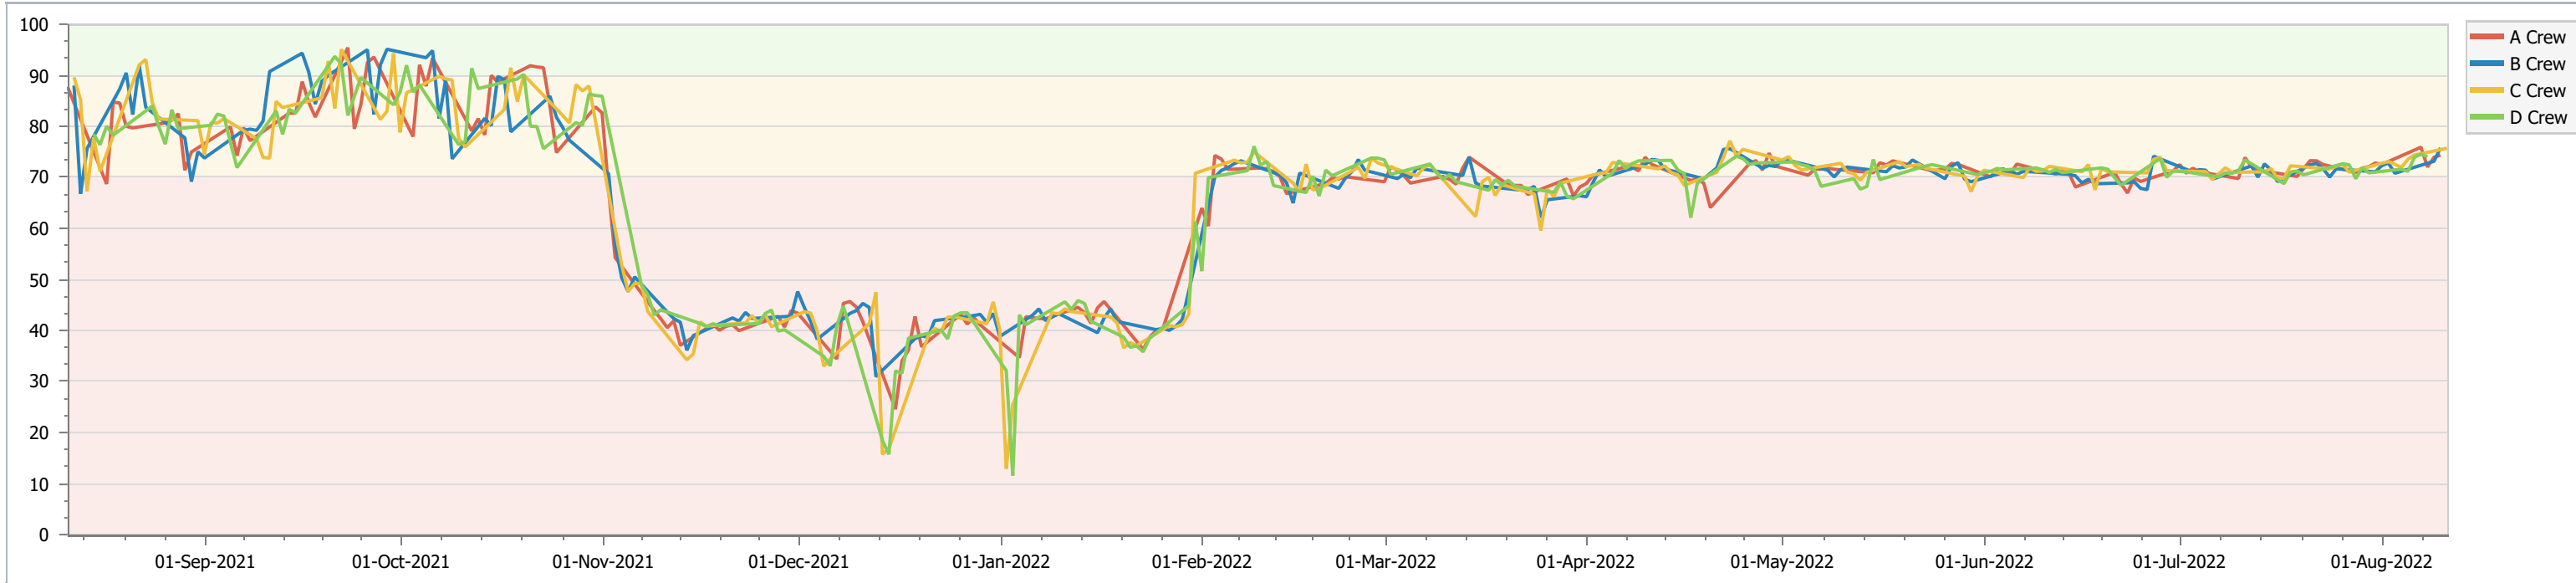

Area: Area 1

Crew Rankings

Crew	Score (%)
B Crew	74.4218
A Crew	74.0446
C Crew	73.8491
D Crew	73.4361

Shift Summaries

Shift Start Date	Shift End Date	Crew	Score (%)
Thu 11-Aug-2022 07:00:00	Thu 11-Aug-2022 19:00:00	C Crew	75.6919
Wed 10-Aug-2022 19:00:00	Thu 11-Aug-2022 07:00:00	A Crew	74.3525
Wed 10-Aug-2022 07:00:00	Wed 10-Aug-2022 19:00:00	B Crew	75.7708
Tue 09-Aug-2022 19:00:00	Wed 10-Aug-2022 07:00:00	A Crew	73.9193
Tue 09-Aug-2022 07:00:00	Tue 09-Aug-2022 19:00:00	B Crew	73.1449
Mon 08-Aug-2022 19:00:00	Tue 09-Aug-2022 07:00:00	D Crew	74.0248
Mon 08-Aug-2022 07:00:00	Mon 08-Aug-2022 19:00:00	A Crew	72.0291
Sun 07-Aug-2022 19:00:00	Mon 08-Aug-2022 07:00:00	D Crew	74.5526
Sun 07-Aug-2022 07:00:00	Sun 07-Aug-2022 19:00:00	A Crew	75.9018
Sat 06-Aug-2022 19:00:00	Sun 07-Aug-2022 07:00:00	C Crew	74.3612
Sat 06-Aug-2022 07:00:00	Sat 06-Aug-2022 19:00:00	D Crew	73.9169
Fri 05-Aug-2022 19:00:00	Sat 06-Aug-2022 07:00:00	C Crew	73.5104
Fri 05-Aug-2022 07:00:00	Fri 05-Aug-2022 19:00:00	D Crew	71.1758
Thu 04-Aug-2022 19:00:00	Fri 05-Aug-2022 07:00:00	C Crew	71.9227
Thu 04-Aug-2022 19:00:00	Thu 11-Aug-2022 19:00:00	N/A	73.8652

Rolling Yearly Trend By Crew