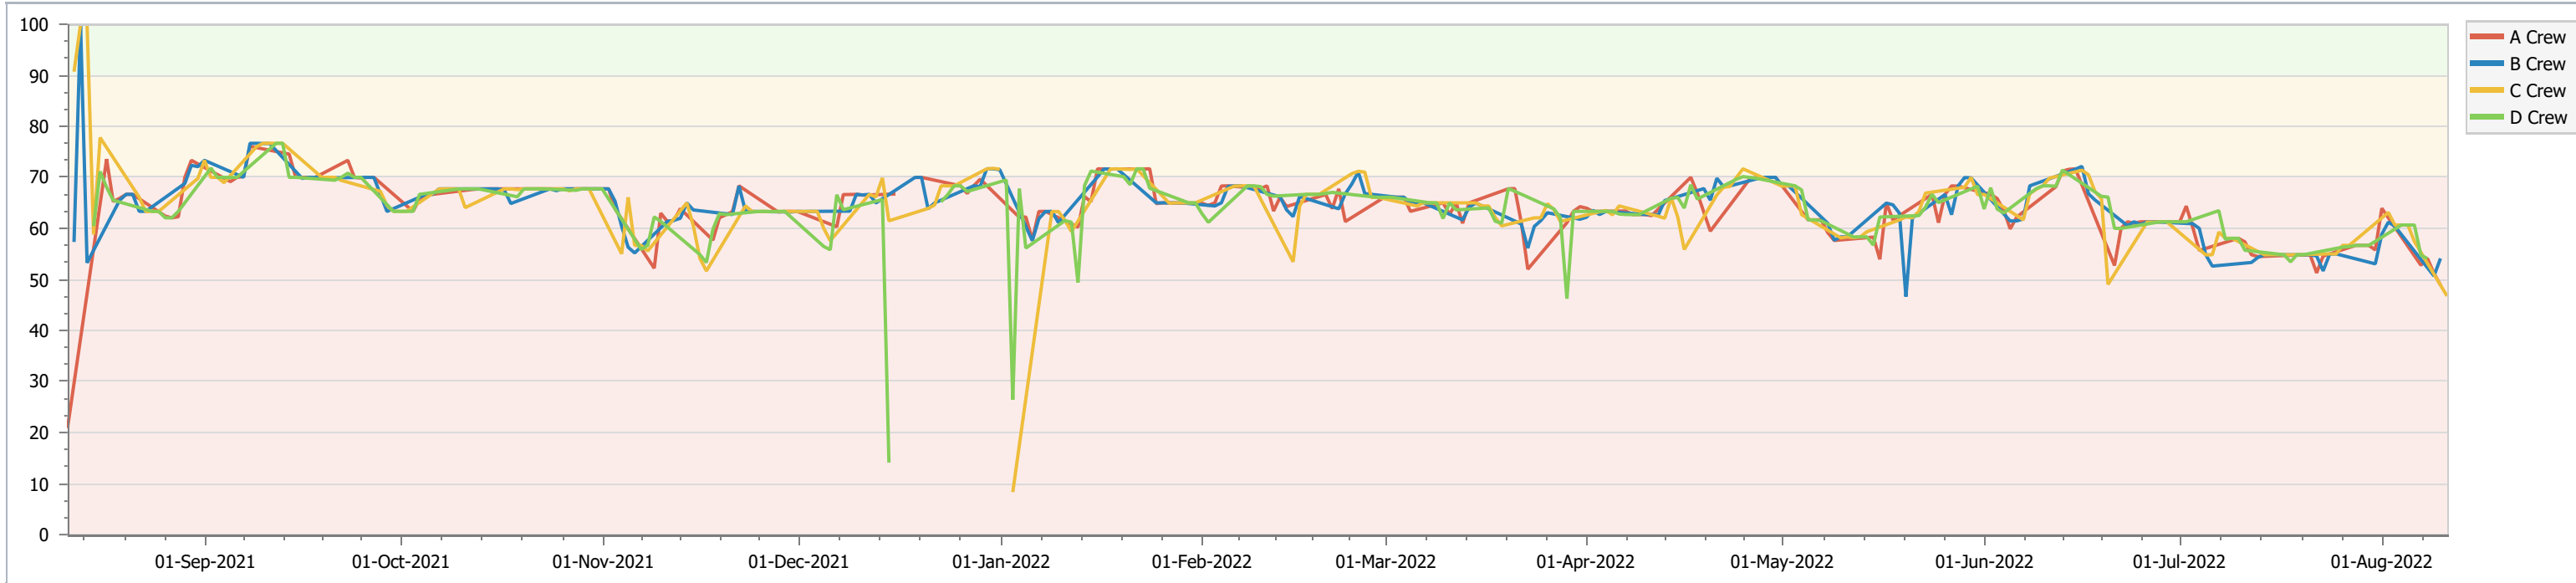

Area: Area 4

Crew Rankings

Crew	Score (%)
D Crew	57.5342
C Crew	57.3992
B Crew	52.6459
A Crew	51.7813

Shift Summaries

Shift Start Date	Shift End Date	Crew	Score (%)
Thu 11-Aug-2022 07:00:00	Thu 11-Aug-2022 19:00:00	C Crew	46.7481
Wed 10-Aug-2022 19:00:00	Thu 11-Aug-2022 07:00:00	A Crew	48.8984
Wed 10-Aug-2022 07:00:00	Wed 10-Aug-2022 19:00:00	B Crew	54.1106
Tue 09-Aug-2022 19:00:00	Wed 10-Aug-2022 07:00:00	A Crew	51.1843
Tue 09-Aug-2022 07:00:00	Tue 09-Aug-2022 19:00:00	B Crew	50.6673
Mon 08-Aug-2022 19:00:00	Tue 09-Aug-2022 07:00:00	D Crew	54.0984
Mon 08-Aug-2022 07:00:00	Mon 08-Aug-2022 19:00:00	A Crew	54.0984
Sun 07-Aug-2022 19:00:00	Mon 08-Aug-2022 07:00:00	D Crew	54.7291
Sun 07-Aug-2022 07:00:00	Sun 07-Aug-2022 19:00:00	A Crew	52.7801
Sat 06-Aug-2022 19:00:00	Sun 07-Aug-2022 07:00:00	C Crew	57.4340
Sat 06-Aug-2022 07:00:00	Sat 06-Aug-2022 19:00:00	D Crew	60.6557
Fri 05-Aug-2022 19:00:00	Sat 06-Aug-2022 07:00:00	C Crew	60.6557
Fri 05-Aug-2022 07:00:00	Fri 05-Aug-2022 19:00:00	D Crew	60.6535
Thu 04-Aug-2022 19:00:00	Fri 05-Aug-2022 07:00:00	C Crew	60.6557
Thu 04-Aug-2022 19:00:00	Thu 11-Aug-2022 19:00:00	N/A	55.1922

Rolling Yearly Trend By Crew