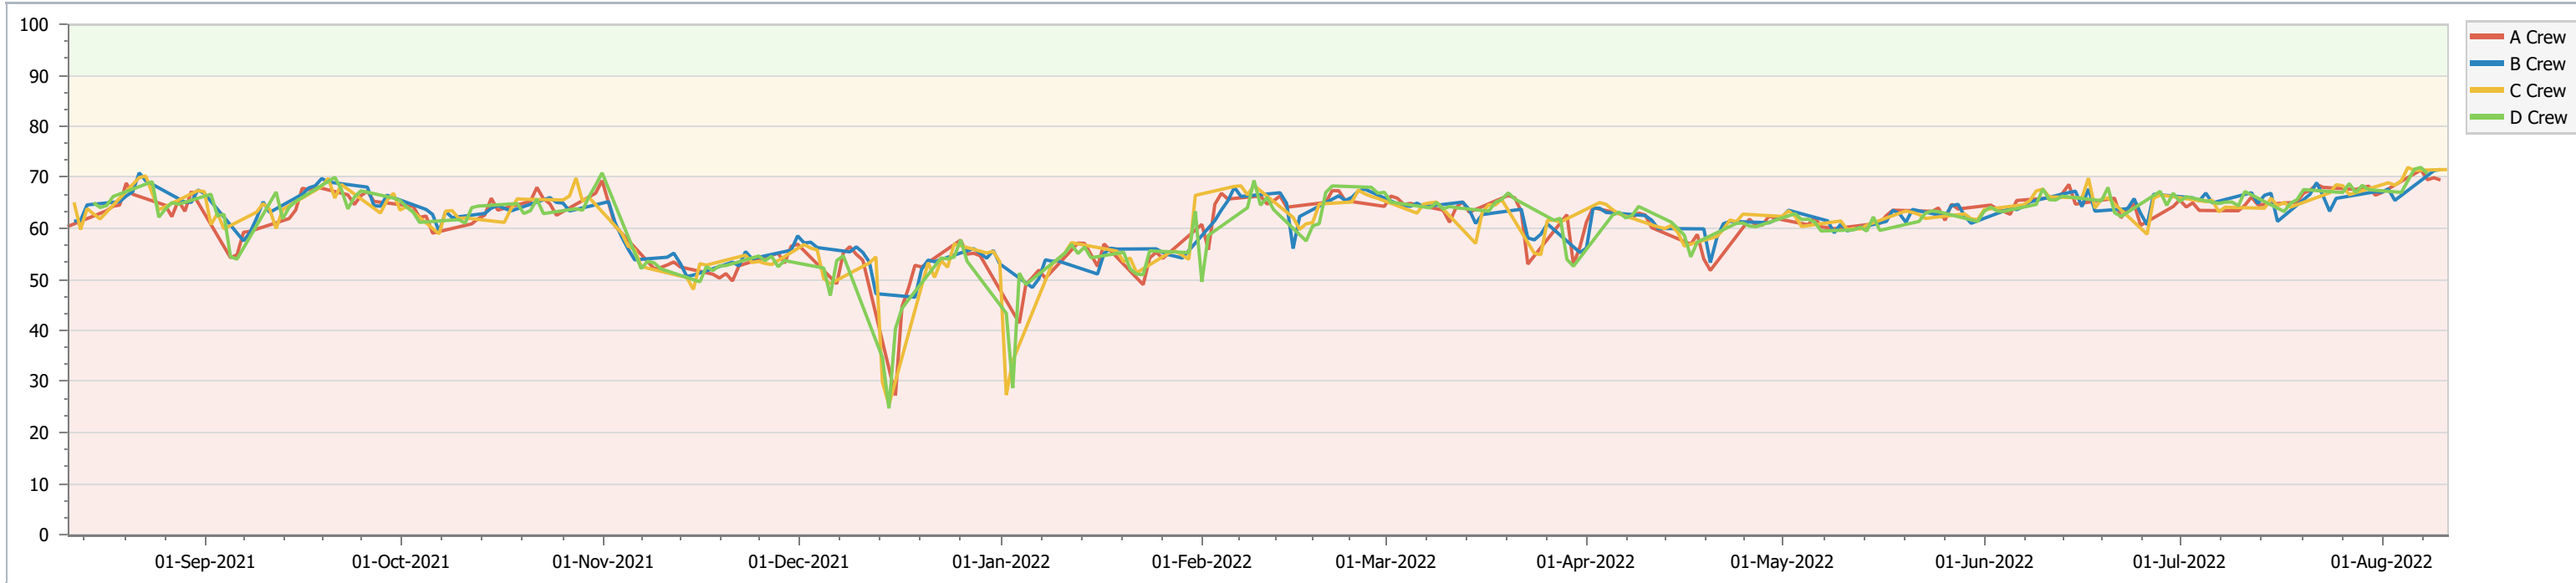

Area: Plant

Crew Rankings

Crew	Score (%)
B Crew	71.4216
C Crew	71.0425
D Crew	70.9138
A Crew	70.0875

Shift Summaries

Shift Start Date	Shift End Date	Crew	Score (%)
Thu 11-Aug-2022 07:00:00	Thu 11-Aug-2022 19:00:00	C Crew	71.5250
Wed 10-Aug-2022 19:00:00	Thu 11-Aug-2022 07:00:00	A Crew	69.4625
Wed 10-Aug-2022 07:00:00	Wed 10-Aug-2022 19:00:00	B Crew	71.5337
Tue 09-Aug-2022 19:00:00	Wed 10-Aug-2022 07:00:00	A Crew	69.9192
Tue 09-Aug-2022 07:00:00	Tue 09-Aug-2022 19:00:00	B Crew	71.3112
Mon 08-Aug-2022 19:00:00	Tue 09-Aug-2022 07:00:00	D Crew	70.7381
Mon 08-Aug-2022 07:00:00	Mon 08-Aug-2022 19:00:00	A Crew	69.5327
Sun 07-Aug-2022 19:00:00	Mon 08-Aug-2022 07:00:00	D Crew	71.9338
Sun 07-Aug-2022 07:00:00	Sun 07-Aug-2022 19:00:00	A Crew	71.4333
Sat 06-Aug-2022 19:00:00	Sun 07-Aug-2022 07:00:00	C Crew	71.3735
Sat 06-Aug-2022 07:00:00	Sat 06-Aug-2022 19:00:00	D Crew	71.6186
Fri 05-Aug-2022 19:00:00	Sat 06-Aug-2022 07:00:00	C Crew	71.9355
Fri 05-Aug-2022 07:00:00	Fri 05-Aug-2022 19:00:00	D Crew	69.3574
Thu 04-Aug-2022 19:00:00	Fri 05-Aug-2022 07:00:00	C Crew	69.3562
Thu 04-Aug-2022 19:00:00	Thu 11-Aug-2022 19:00:00	N/A	70.7857

Rolling Yearly Trend By Crew